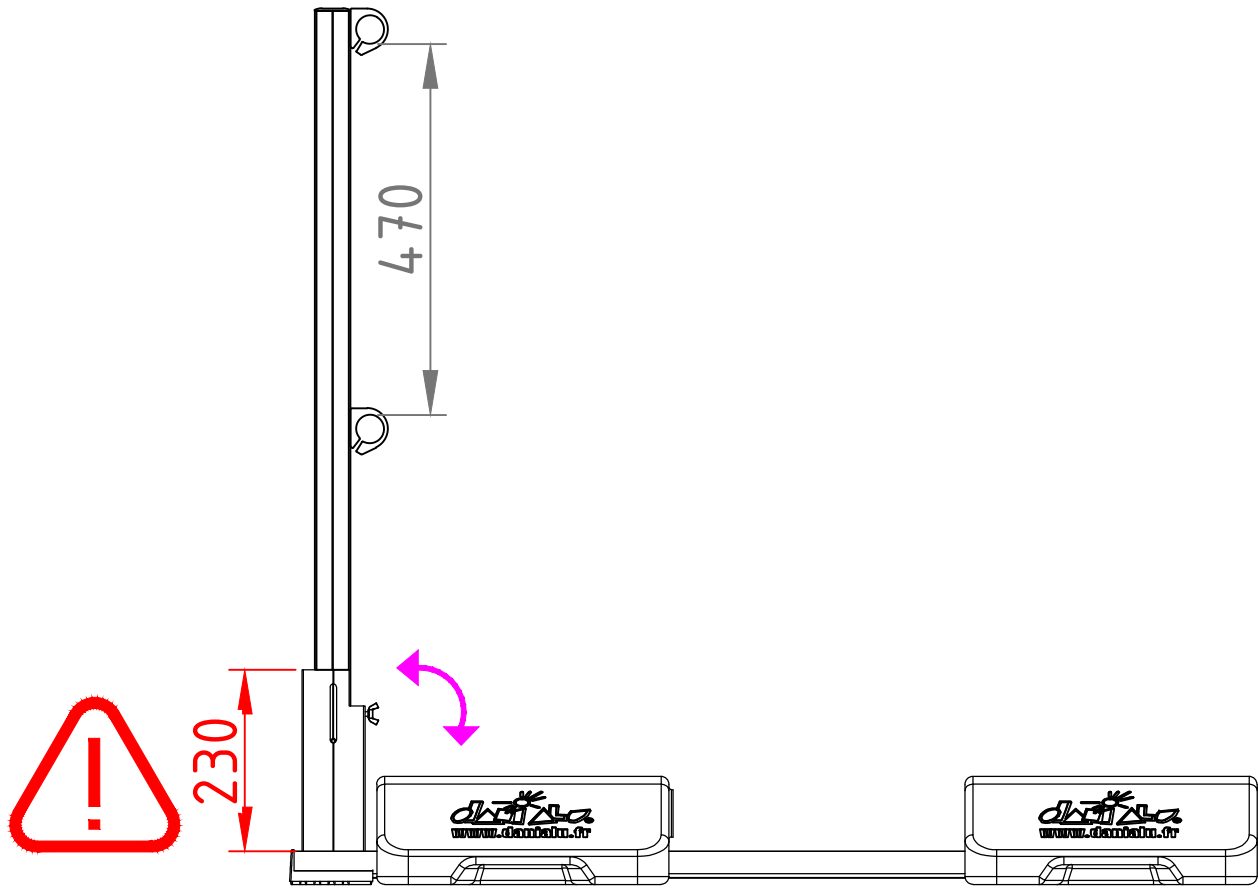

lg 935

Drawn By SGL	Approved By - Date	Date 14-12-09	Scale n/s
Owner  Sustainable Flooring Solutions	Title Name Barrier Free Standing Folding System		
	Drawing Number		