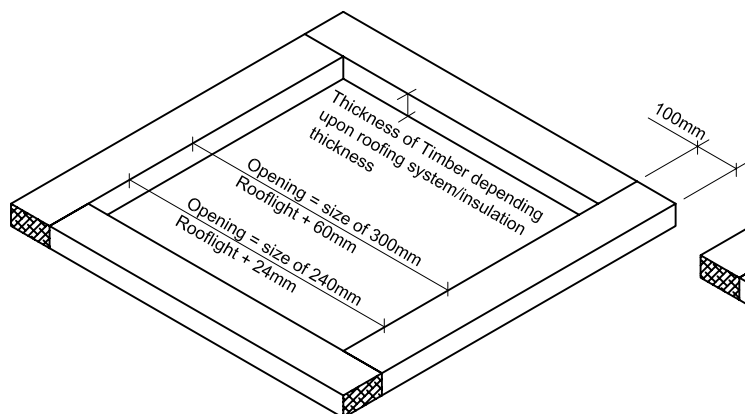

Typical dimensions for Rooflight with 240mm upstand

Typical dimensions for Rooflight with 300mm upstand

Timber Frames for 240mm SYNTROPAL Standard Rooflights

Size of Rooflight mm	No. and Dimensions of Timber Battens	Internal Dimension of Timber Frame
600 x 600	4 x 724mm x 100mm	624 x 624mm
600 x 900	2 x 724mm x 100mm 2 x 1024mm x 100mm	624 x 924mm
900 x 900	4 x 1024mm x 100mm	924 x 924mm
900 x 1200	2 x 1024mm x 100mm 2 x 1324mm x 100mm	924 x 1224mm
1000 x 1000	4 x 1124mm x 100mm	1024 x 1024mm
1000 x 1500	2 x 1124mm x 100mm 2 x 1624mm x 100mm	1024 x 1524mm
1200 x 1200	4 x 1324mm x 100mm	1224 x 1224mm
1500 x 1500	4 x 1624mm x 100mm	1524 x 1524mm

Timber Frames for 300mm SYNTROPAL Standard Rooflights

Size of Rooflight mm.	No. and Dimensions of Timber Battens	Internal Dimension of Timber Frame
600 x 600	4 x 760mm x 100mm	660 x 660mm
600 x 900	2 x 760mm x 100mm 2 x 1060mm x 100mm	660 x 960mm
900 x 900	4 x 1060mm x 100mm	960 x 960mm
900 x 1200	2 x 1060mm x 100mm 2 x 1360mm x 100mm	960 x 1260mm
1000 x 1000	4 x 1160mm x 100mm	1060 x 1060mm
1000 x 1500	2 x 1160mm x 100mm 2 x 1660mm x 100mm	1060 x 1560mm
1200 x 1200	4 x 1360mm x 100mm	1260 x 1260mm
1500 x 1500	4 x 1660mm x 100mm	1560 x 1560mm