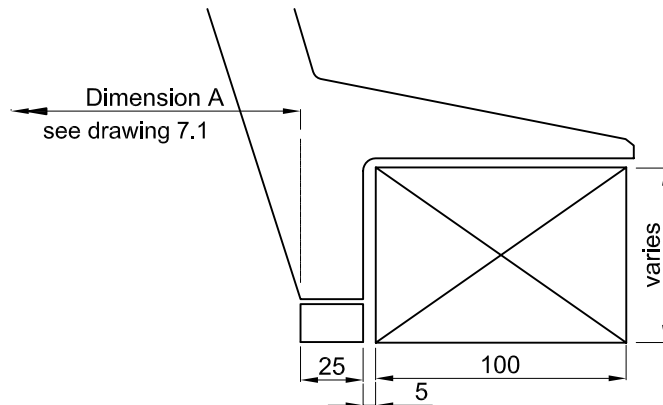

Typical dimensions for Rooflight with 240mm upstand

Typical dimensions for Rooflight with 300mm upstand

Timber Frames for 240mm SYNTROPAL Standard Rooflights

Size of Rooflight mm	No. and Dimensions of Timber Battens	Internal Dimension of Timber Frame
600 x 600	4 x 724mm x 100mm	624 x 624mm
600 x 900	2 x 724mm x 100mm 2 x 1024mm x 100mm	624 x 924mm
900 x 900	4 x 1024mm x 100mm	924 x 924mm
900 x 1200	2 x 1024mm x 100mm 2 x 1324mm x 100mm	924 x 1224mm
1000 x 1000	4 x 1124mm x 100mm	1024 x 1024mm
1000 x 1500	2 x 1124mm x 100mm 2 x 1624mm x 100mm	1024 x 1524mm
1200 x 1200	4 x 1324mm x 100mm	1224 x 1224mm
1500 x 1500	4 x 1624mm x 100mm	1524 x 1524mm

Timber Frames for 300mm SYNTROPAL Standard Rooflights

Size of Rooflight mm.	No. and Dimensions of Timber Battens	Internal Dimension of Timber Frame
600 x 600	4 x 760mm x 100mm	660 x 660mm
600 x 900	2 x 760mm x 100mm 2 x 1060mm x 100mm	660 x 960mm
900 x 900	4 x 1060mm x 100mm	960 x 960mm
900 x 1200	2 x 1060mm x 100mm 2 x 1360mm x 100mm	960 x 1260mm
1000 x 1000	4 x 1160mm x 100mm	1060 x 1060mm
1000 x 1500	2 x 1160mm x 100mm 2 x 1660mm x 100mm	1060 x 1560mm
1200 x 1200	4 x 1360mm x 100mm	1260 x 1260mm
1500 x 1500	4 x 1660mm x 100mm	1560 x 1560mm