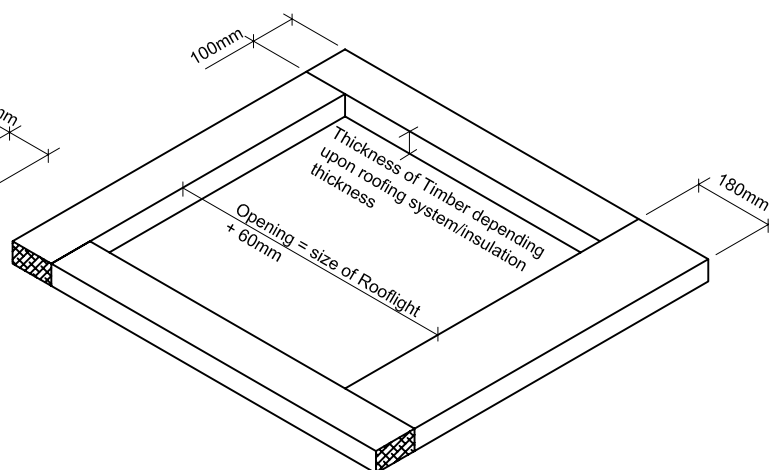

Typical dimensions for Rooflight with 240mm upstand

Typical dimensions for Rooflight with 300mm upstand

Timber Frames for 240mm SYNTROPAL Standard Rooflights

Size of Rooflight mm	No. and Dimensions of Timber Battens	Internal Dimension of Timber Frame
600 x 600	4 x 724mm x 100mm	624 x 624mm
600 x 900	2 x 724mm x 100mm 2 x 1024mm x 100mm	624 x 924mm
900 x 900	4 x 1024mm x 100mm	924 x 924mm
900 x 1200	2 x 1024mm x 100mm 2 x 1324mm x 100mm	924 x 1224mm
1000 x 1000	4 x 1124mm x 100mm	1024 x 1024mm
1000 x 1500	2 x 1124mm x 100mm 2 x 1624mm x 100mm	1024 x 1524mm
1200 x 1200	4 x 1324mm x 100mm	1224 x 1224mm
1500 x 1500	4 x 1624mm x 100mm	1524 x 1524mm

Timber Frames for 300mm SYNTROPAL Standard Rooflights

Size of Rooflight mm.	No. and Dimensions of Timber Battens	Internal Dimension of Timber Frame
600 x 600	4 x 760mm x 100mm	660 x 660mm
600 x 900	2 x 760mm x 100mm 2 x 1060mm x 100mm	660 x 960mm
900 x 900	4 x 1060mm x 100mm	960 x 960mm
900 x 1200	2 x 1060mm x 100mm 2 x 1360mm x 100mm	960 x 1260mm
1000 x 1000	4 x 1160mm x 100mm	1060 x 1060mm
1000 x 1500	2 x 1160mm x 100mm 2 x 1660mm x 100mm	1060 x 1560mm
1200 x 1200	4 x 1360mm x 100mm	1260 x 1260mm
1500 x 1500	4 x 1660mm x 100mm	1560 x 1560mm