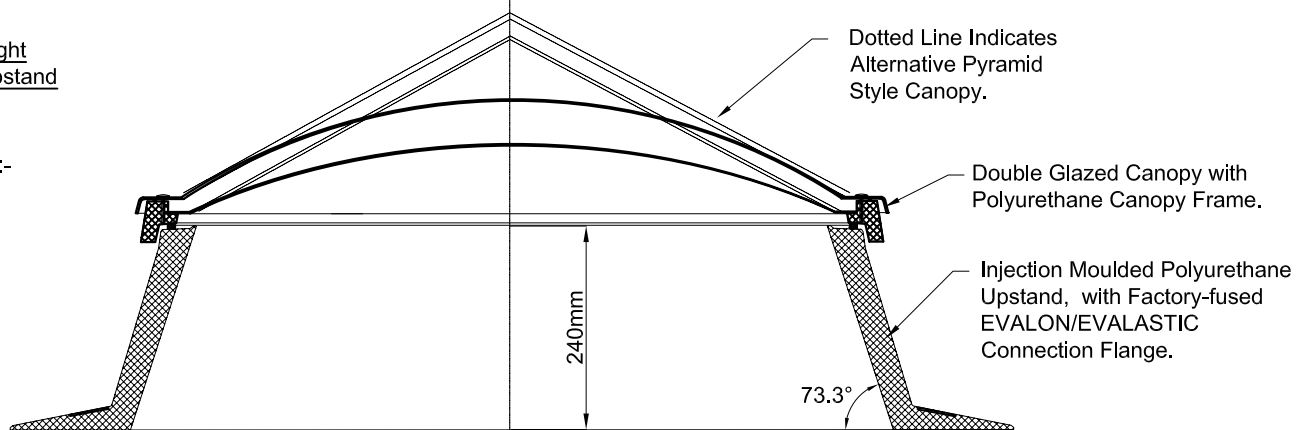

Rev. No.	Revision Note	Date	Signature	Checked
A	Note changed: Pyramid Canopy is not available glazed in polycarbonate	01-07-05	RCT	

Standard Rooflight
240mm High Upstand

- Sizes Available:-
600 x 600
600 x 900
900 x 900
900 x 1200
1000 x 1000
1000 x 1500
1200 x 1200
1500 x 1500

Standard Rooflight
300mm High Upstand

- Sizes Available:-
600 x 600
600 x 900
900 x 900
900 x 1200
1000 x 1000
1000 x 1500
1200 x 1200
1500 x 1500

Vented Upstand Rooflight
300mm High Upstand

- Sizes Available:-
600 x 600
600 x 900
900 x 900
900 x 1200
1000 x 1000
1000 x 1500
1200 x 1200
1500 x 1500

The Syntropal Rooflights are available as:-
Standard Rooflight, Mechanically Vented Upstand, Access Hatch, or as Smoke Escape System.
The Canopy can be Pyramid or Domed Style; Double Glazed with Polycarbonate (Domed style only) or Acrylic (Clear or Opaque) .
Mechanical Blackout Blind Devices can also be installed. Note:- Pyramid Canopy for 300mm upstands and square Rooflights Only