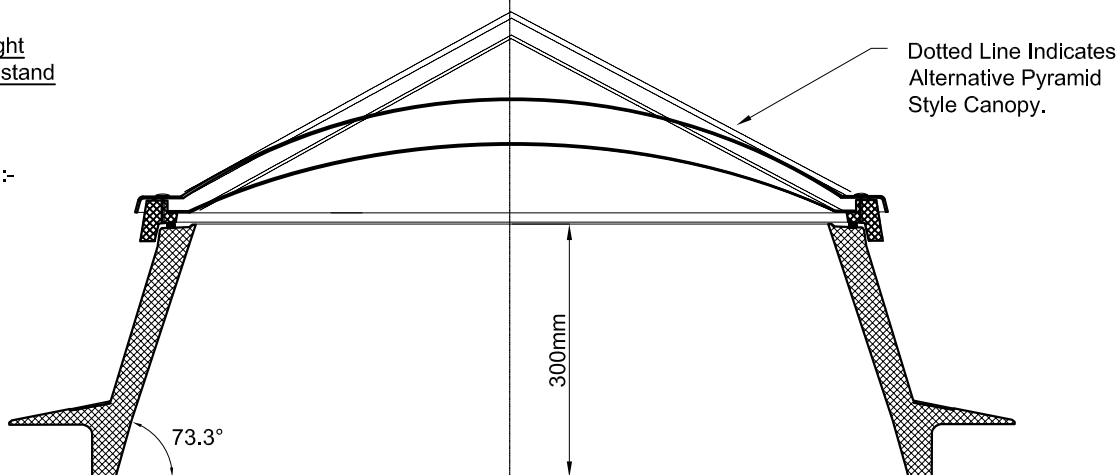

Rev. No.	Revision Note	Date	Signature	Checked
A	Note changed: Pyramid Canopy is not available glazed in polycarbonate	01-07-05	RCT	

Standard Rooflight
240mm High Upstand

- Sizes Available:-
600 x 600
600 x 900
900 x 900
900 x 1200
1000 x 1000
1000 x 1500
1200 x 1200
1500 x 1500

Standard Rooflight
300mm High Upstand

- Sizes Available:-
600 x 600
600 x 900
900 x 900
900 x 1200
1000 x 1000
1000 x 1500
1200 x 1200
1500 x 1500

Vented Upstand Rooflight
300mm High Upstand

- Sizes Available:-
600 x 600
600 x 900
900 x 900
900 x 1200
1000 x 1000
1000 x 1500
1200 x 1200
1500 x 1500

The Syntropal Rooflights are available as:-
Standard Rooflight, Mechanically Vented Upstand, Access Hatch, or as Smoke Escape System.
The Canopy can be Pyramid or Domed Style; Double Glazed with Polycarbonate (Domed style only) or Acrylic (Clear or Opaque) .
Mechanical Blackout Blind Devices can also be installed. Note:- Pyramid Canopy for 300mm upstands and square Rooflights Only