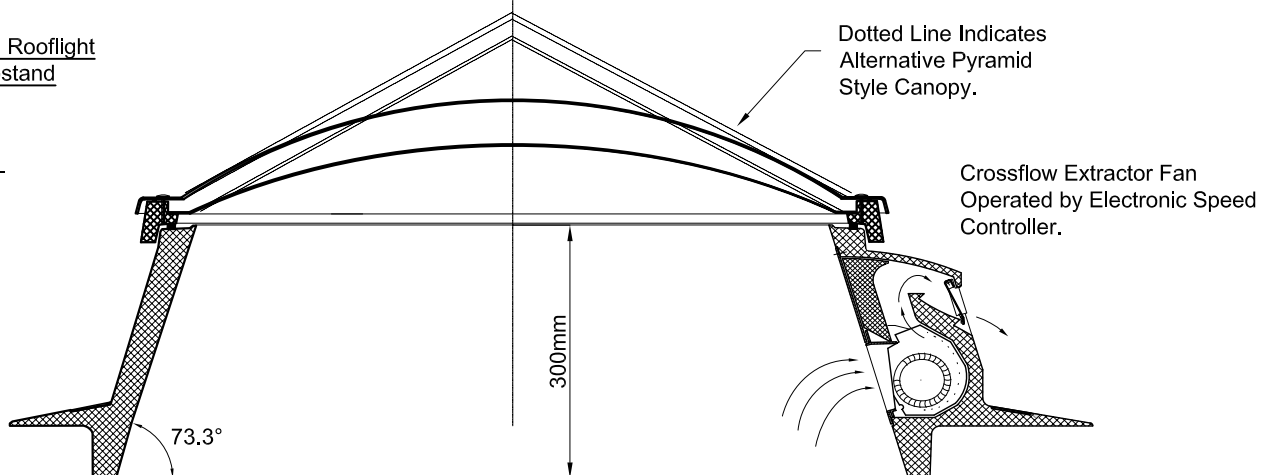

Rev. No.	Revision Note	Date	Signature	Checked
A	Note changed: Pyramid Canopy is not available glazed in polycarbonate	01-07-05	RCT	

Standard Rooflight
240mm High Upstand

- Sizes Available:-
600 x 600
600 x 900
900 x 900
900 x 1200
1000 x 1000
1000 x 1500
1200 x 1200
1500 x 1500

Standard Rooflight
300mm High Upstand

- Sizes Available:-
600 x 600
600 x 900
900 x 900
900 x 1200
1000 x 1000
1000 x 1500
1200 x 1200
1500 x 1500

Vented Upstand Rooflight
300mm High Upstand

- Sizes Available:-
600 x 600
600 x 900
900 x 900
900 x 1200
1000 x 1000
1000 x 1500
1200 x 1200
1500 x 1500

The Syntropal Rooflights are available as:-
Standard Rooflight, Mechanically Vented Upstand, Access Hatch, or as Smoke Escape System.
The Canopy can be Pyramid or Domed Style; Double Glazed with Polycarbonate (Domed style only) or Acrylic (Clear or Opaque) .
Mechanical Blackout Blind Devices can also be installed. Note:- Pyramid Canopy for 300mm upstands and square Rooflights Only