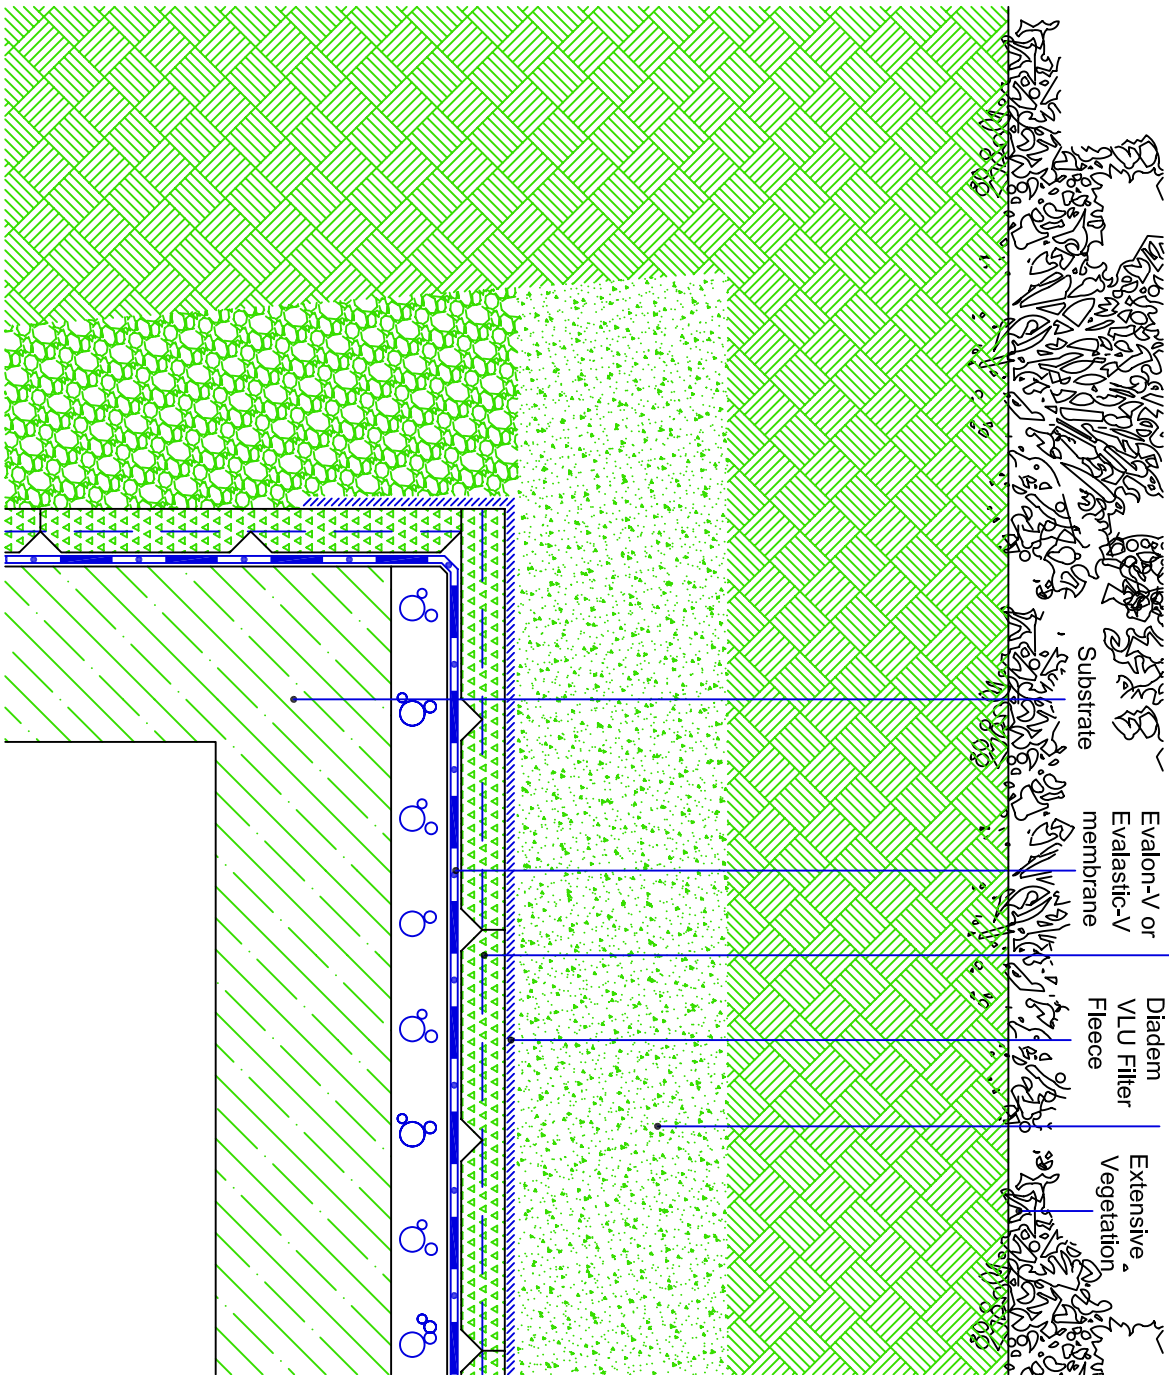

Gardia Drainage & Protection Mat Extensive Substrate

Roof Garden Systems from

Drawn By	RCT	Date	14-02-06	Scale	n1s
Title/Name	Gardia Drainage/Protection - Extensive Roof System				
Drawing Number	Diadem Drawing 22.dwg				